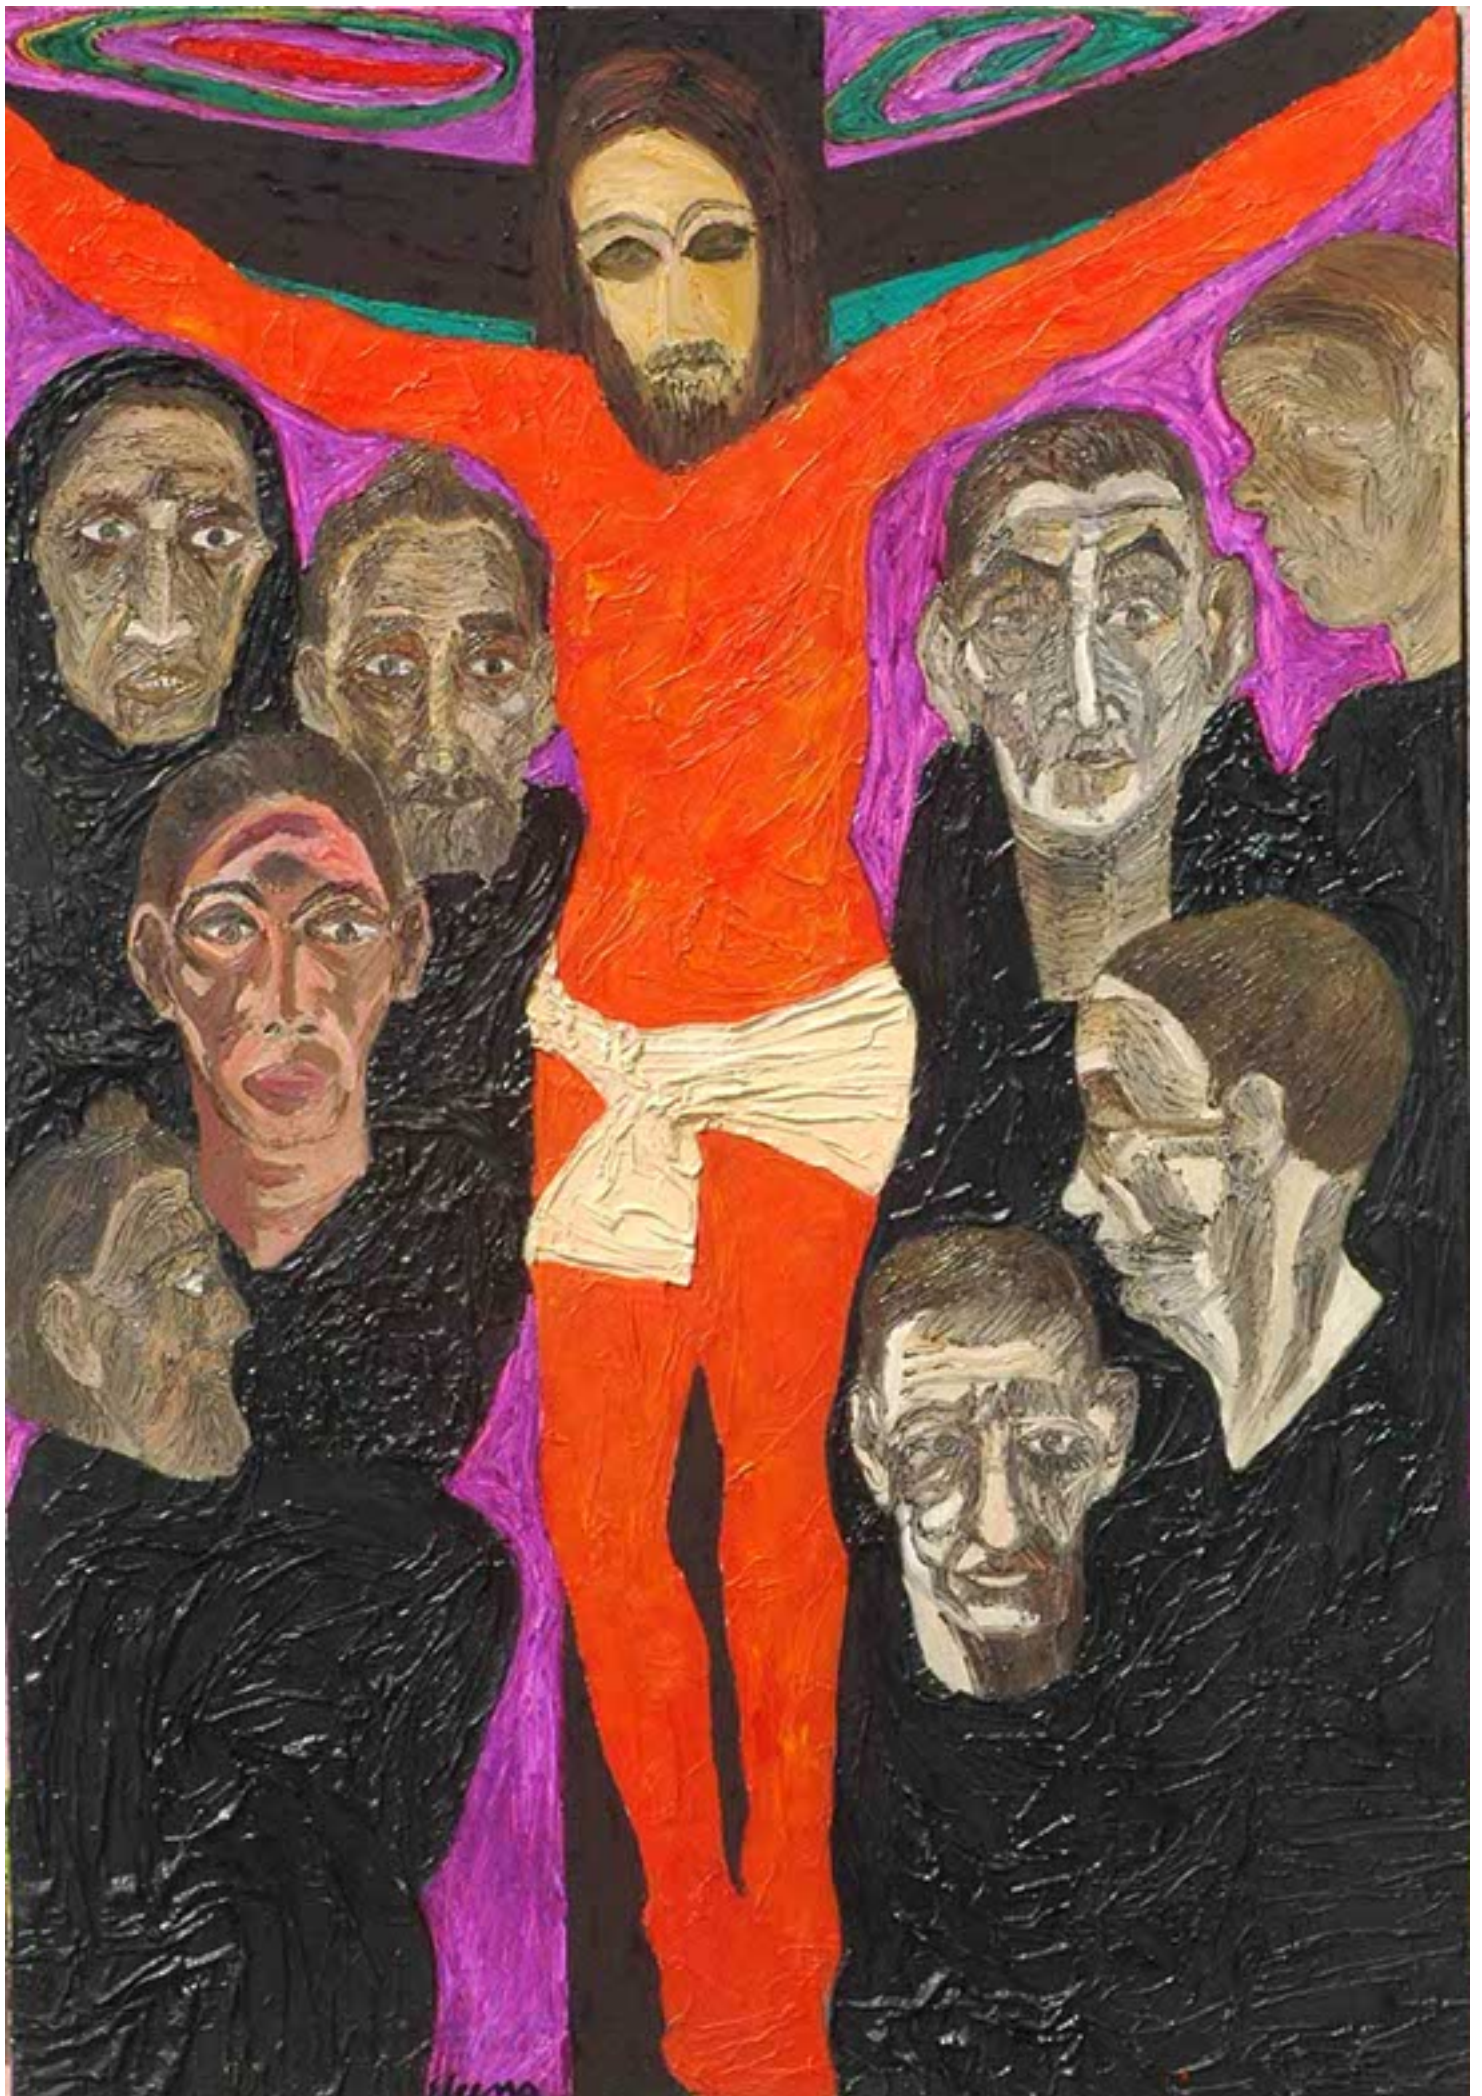

24.My Maternal family Oil on canvas 65 inches X 42 inches.jpg

25. The Red Christ –II Oil on canvas 60 inches X 42 inches.jpg

27. Knot (Mars and Venus- ii) Oil on canvas 60 inches X 42 inches.jpg

30. The Red bouquet Oil on canvas 36 inches X 30 inches.jpg

Beneath the Sky tempera on paper.tif

Copy of Mixed Media on Paper Wonder of existence II,22.4x30inches.jpg

Copy of Solitude mixed media on paper 18X 23 inches.tif

descending rivers from the purple sky,44x30inches,tempara on paper.tif

kali the Godes- 15inch X 18inch- Oil on board.tif

Landscape I, Oil on canvas, 12X12 inches.jpg

Landscape II, Oil on canvas, 12X12 inches.jpg

Lotus Pond I, Oil on canvas,24X30 inches.jpg

Low Res 1 people II,(36x60) inches,oil on canvas.jpg

Low res 2 The Mass II 36X48 inches, Oil on canvas.jpg

Madbull, Oil on canvas, 30X36 inches.jpg

Madona & child, Oil on canvas, 30X24 inches.jpg

menstruating within Nature,tempera on paper,33.8X26.2inches.tif