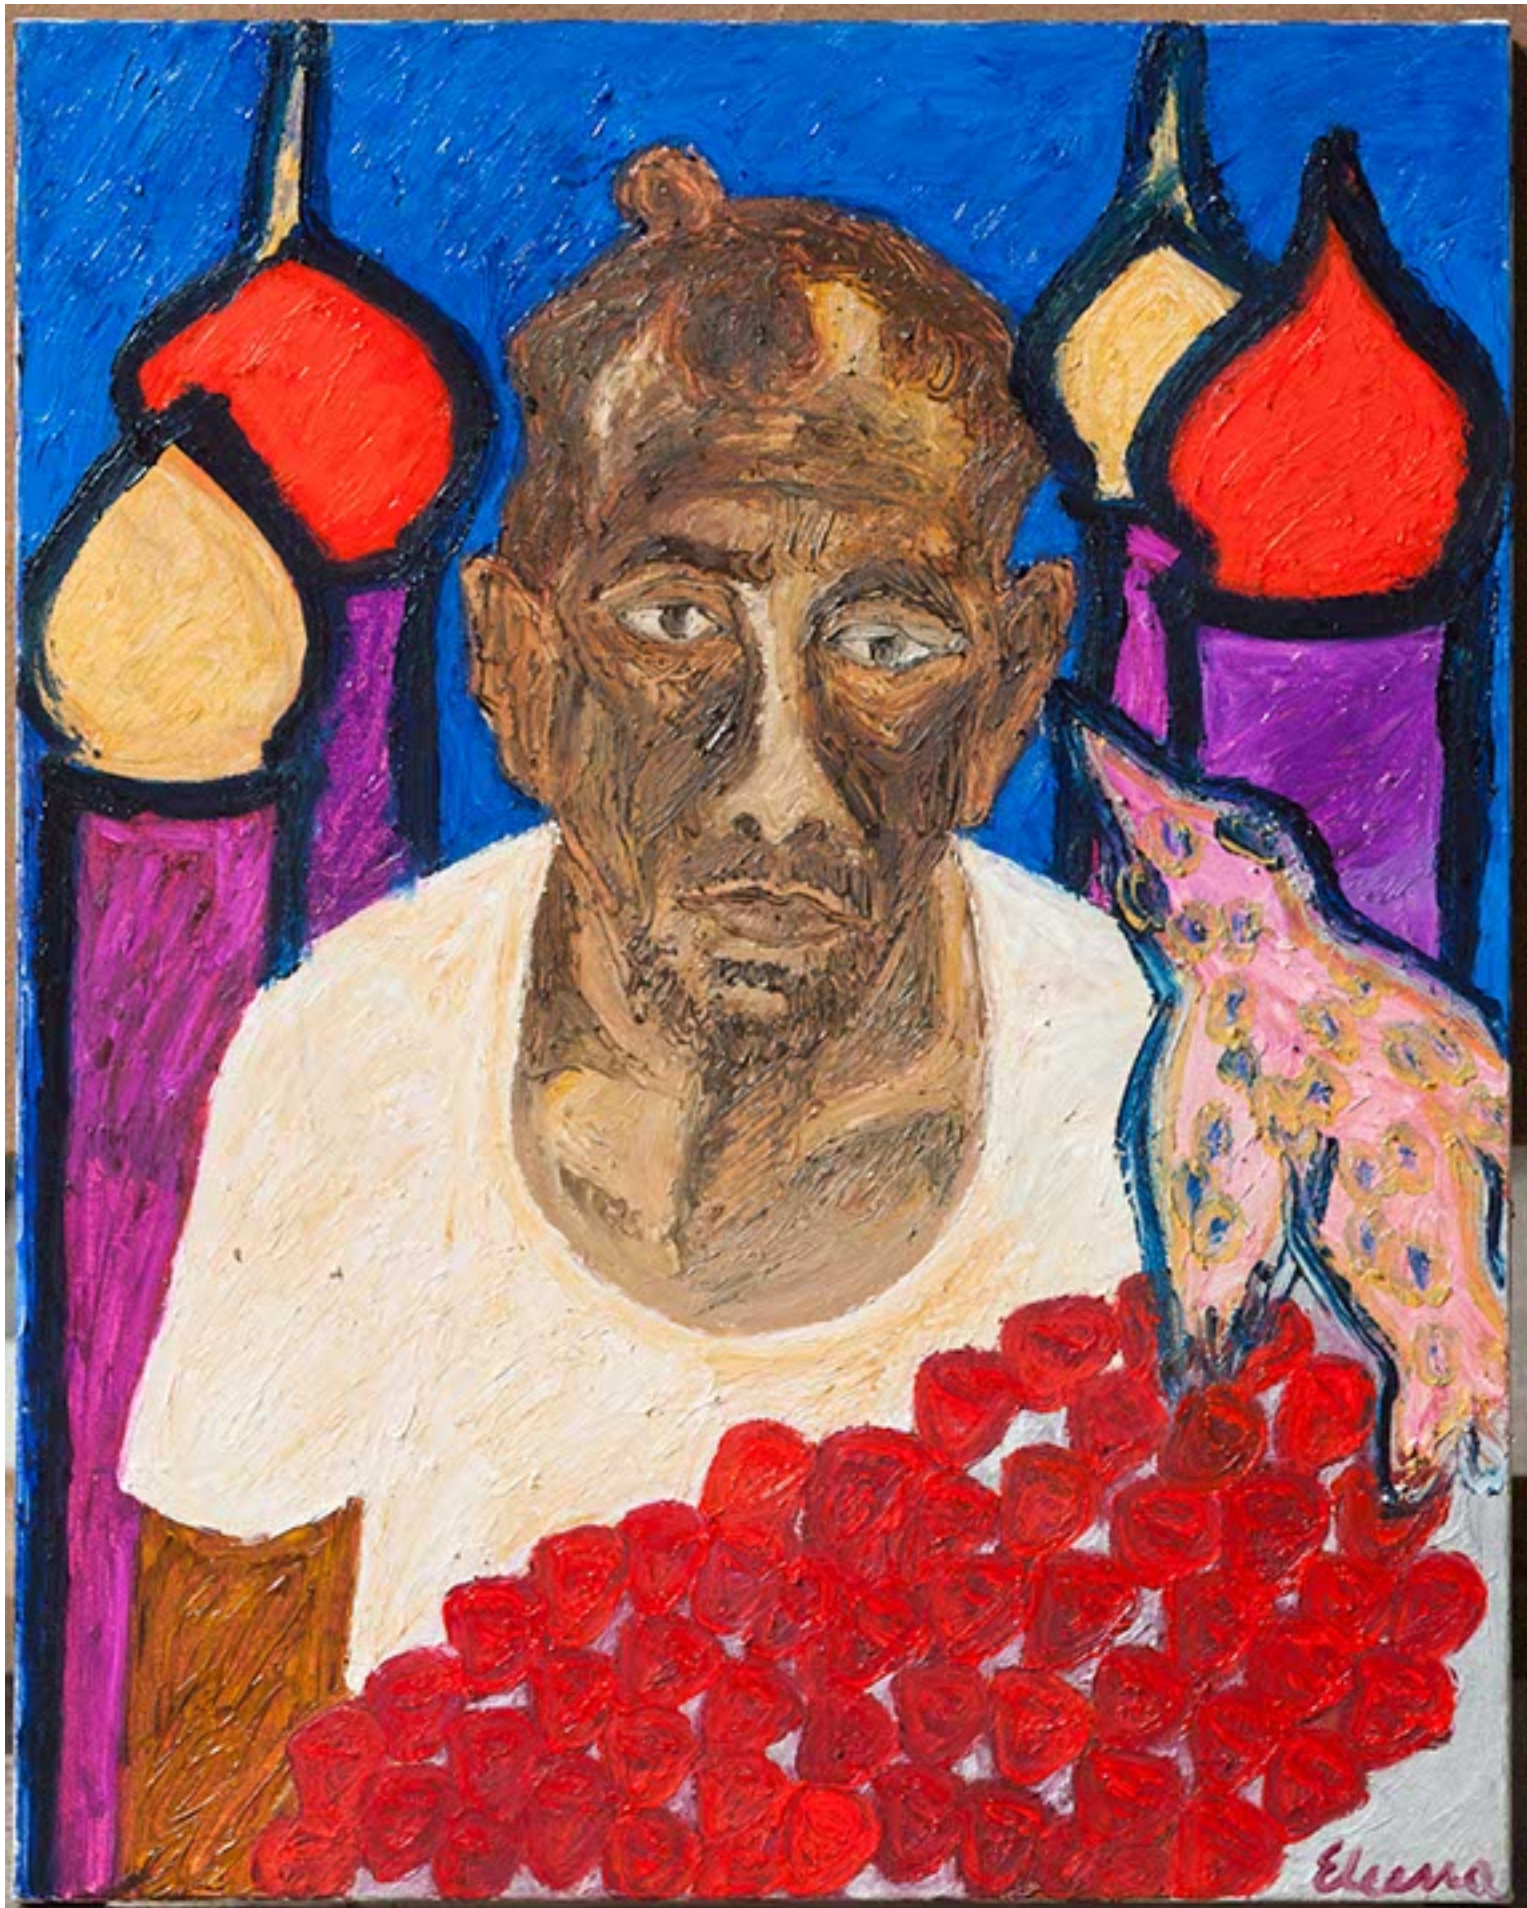

The Lotus Pond, Oil on canvas, 4X5 feet.jpg