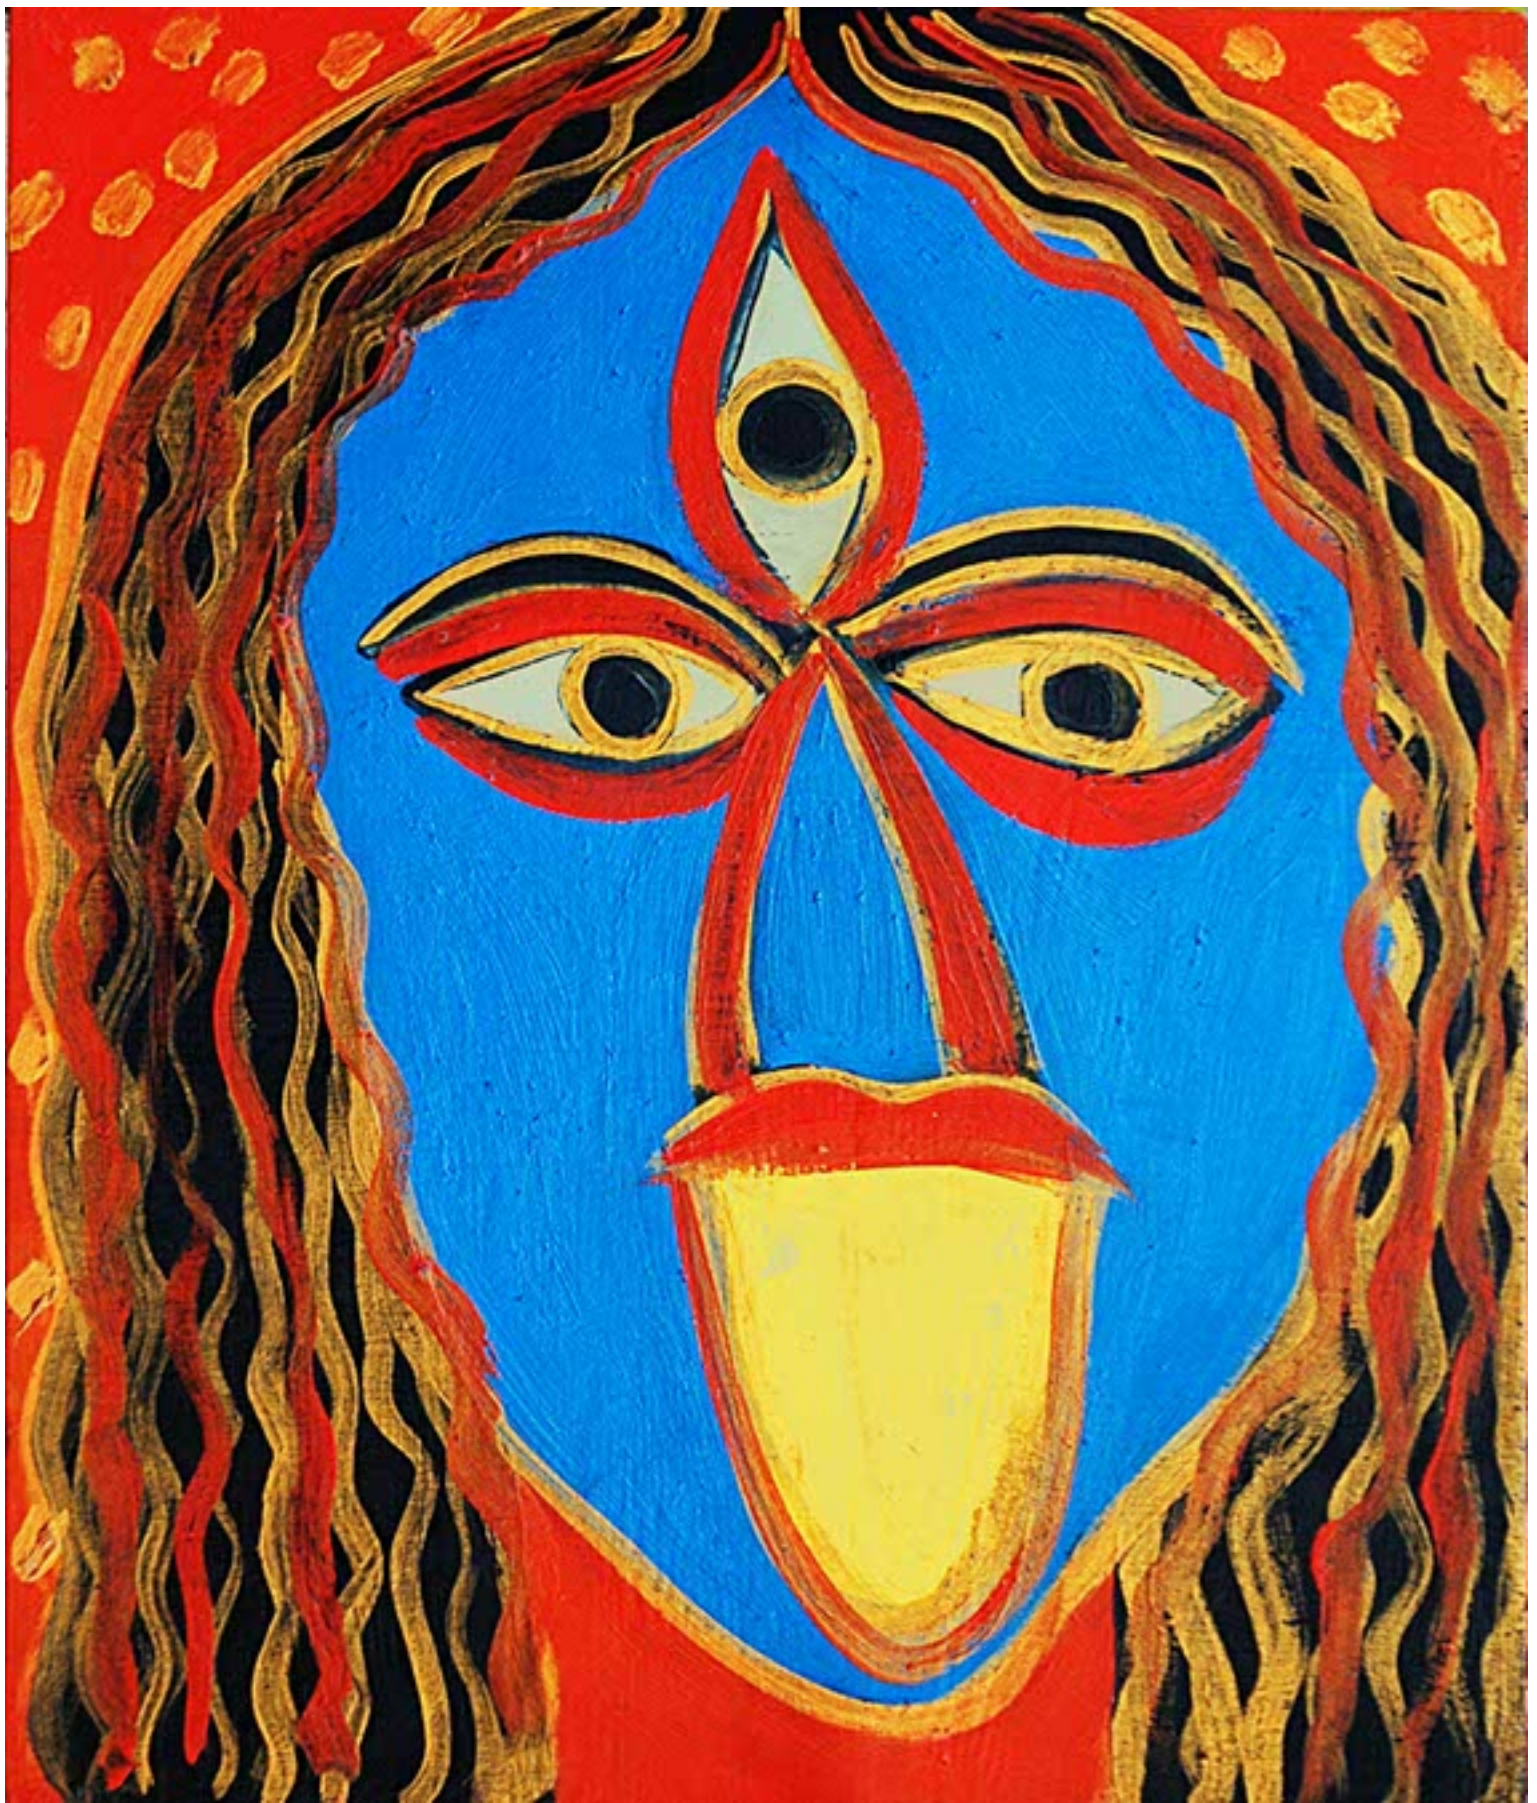

Beneath the Sky tempera on paper.tif

Copy of Mixed Media on Paper Wonder of existence II,22.4x30inches.jpg

Copy of Solitude mixed media on paper 18X 23 inches.tif

descending rivers from the purple sky,44x30inches,tempara on paper.tif

Face XIX- 12inch X 12inch- Oil on canvas.tif

Face XVIII- 12inch X 12inch- Oil on canvas.tif

Fantasy, Acrylic on canvas, 12X12 inches.jpg

Floral motif- 24inch X 30inch- Oil on canvas.tif

Golden paper boats in the river of fantasy,tempera on paper,30x38 inches.tif

kali the Godes- 15inch X 18inch- Oil on board.tif

Landscape I, Oil on canvas, 12X12 inches.jpg

Landscape II, Oil on canvas, 12X12 inches.jpg

Lotus Pond I, Oil on canvas,24X30 inches.jpg

Low Res 1 people II,(36x60) inches,oil on canvas.jpg

Low res 2 The Mass II 36X48 inches, Oil on canvas.jpg

Madbull, Oil on canvas, 30X36 inches.jpg

Madona & child, Oil on canvas, 30X24 inches.jpg

menstruating within Nature,tempera on paper,33.8X26.2inches.tif