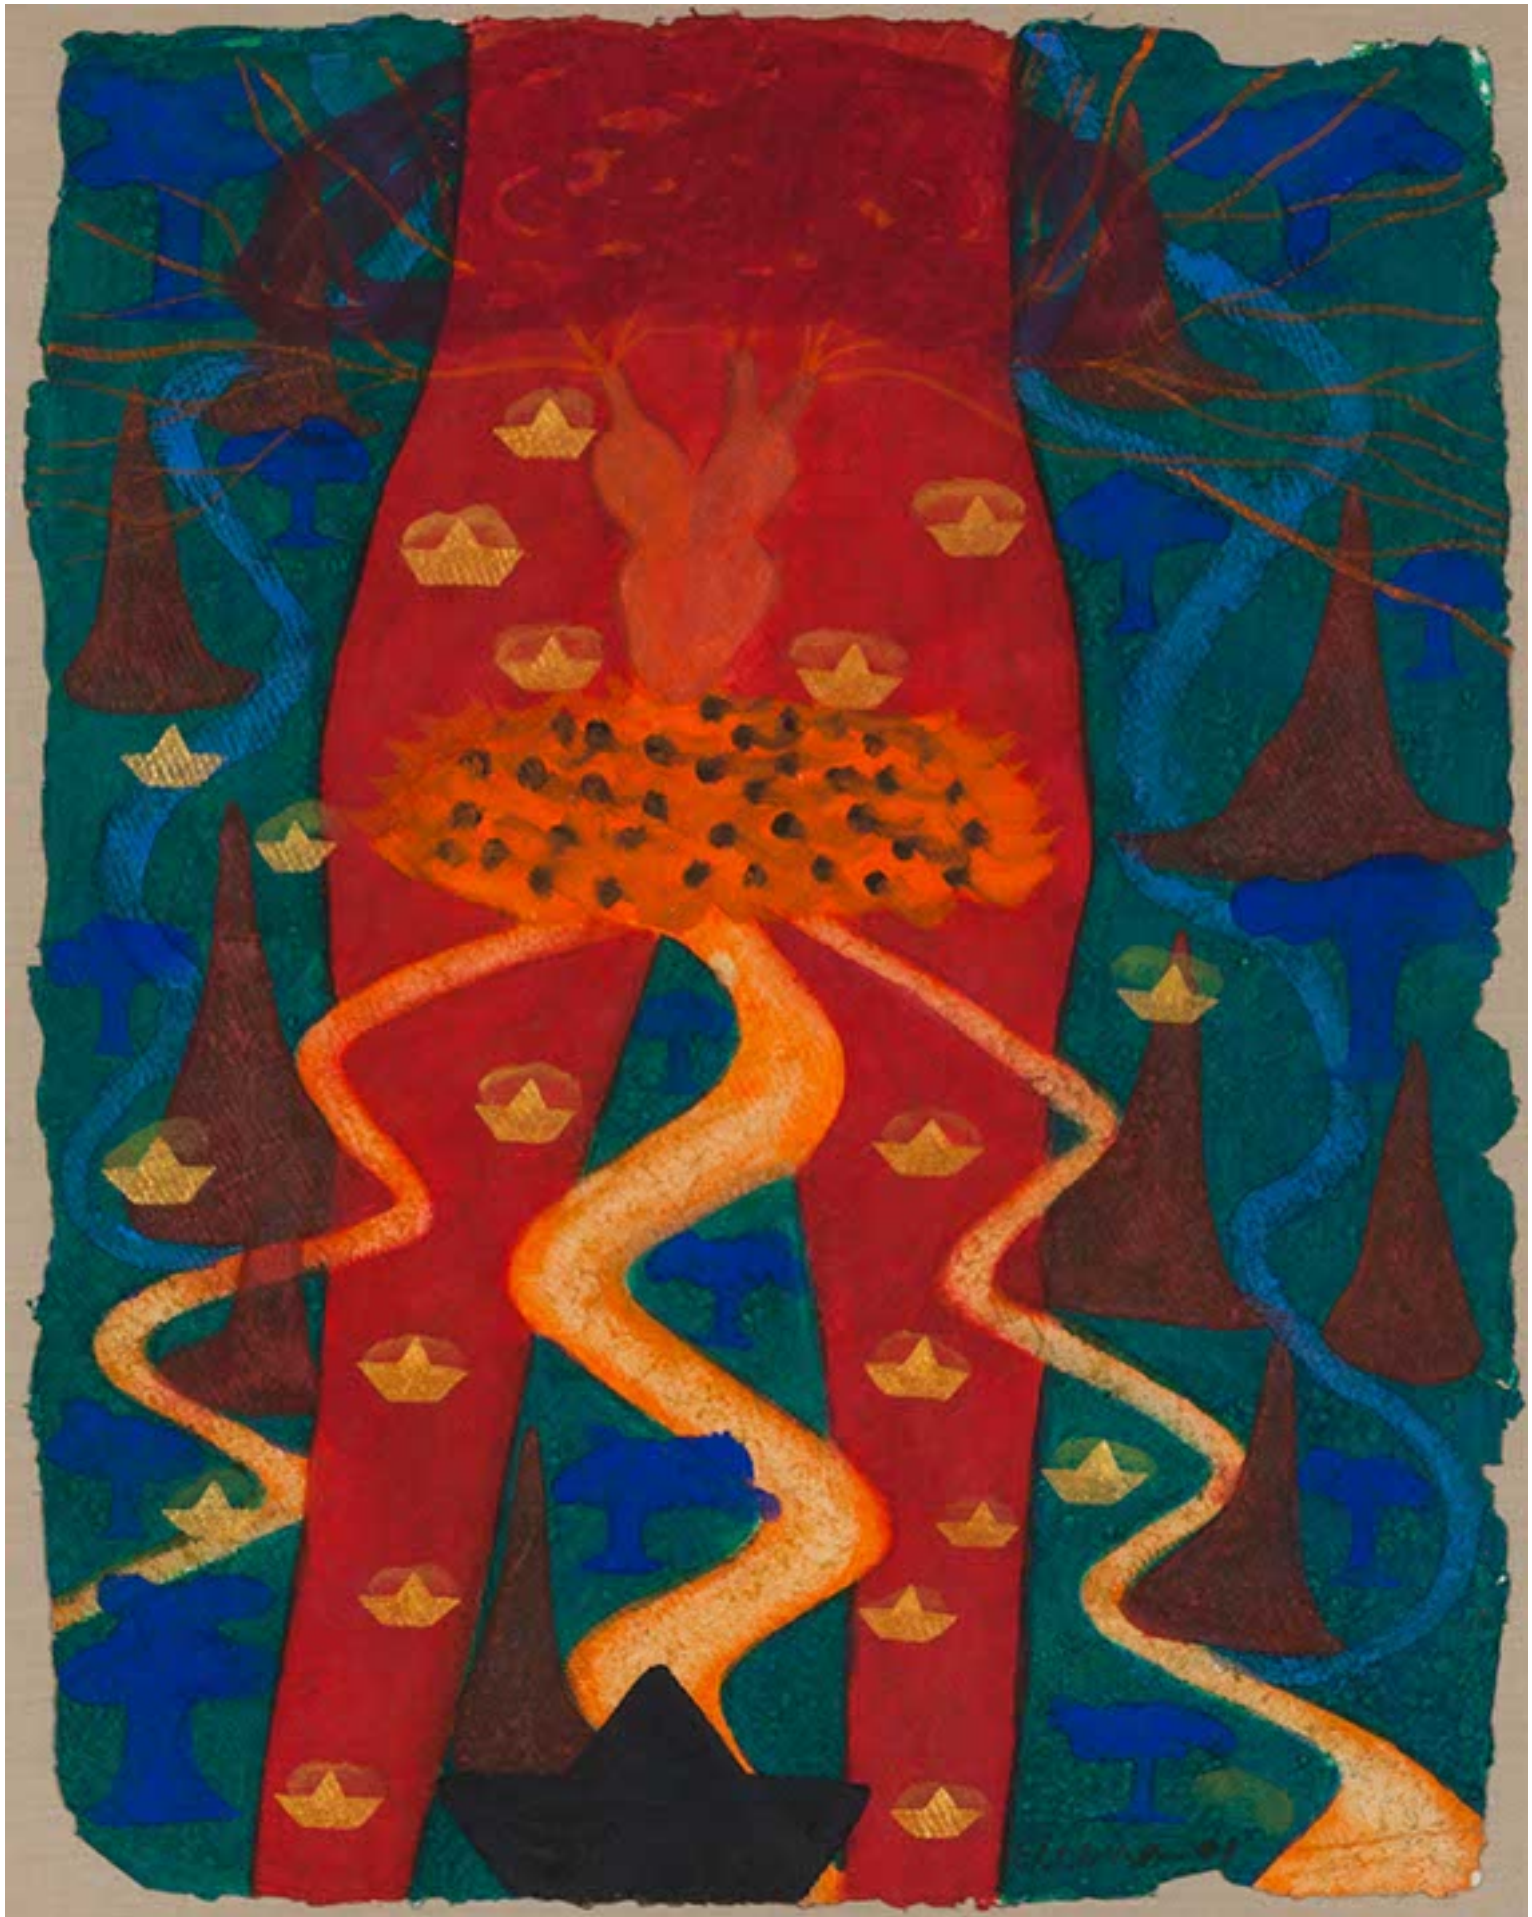

Beneath the Sky tempera on paper.tif

Copy of Mixed Media on Paper Wonder of existence II,22.4x30inches.jpg

Copy of Solitude mixed media on paper 18X 23 inches.tif

descending rivers from the purple sky,44x30inches,tempara on paper.tif

kali the Godes- 15inch X 18inch- Oil on board.tif

Landscape I, Oil on canvas, 12X12 inches.jpg

Landscape II, Oil on canvas, 12X12 inches.jpg

Lotus Pond I, Oil on canvas,24X30 inches.jpg

Low Res 1 people II,(36x60) inches,oil on canvas.jpg

Low res 2 The Mass II 36X48 inches, Oil on canvas.jpg

Madbull, Oil on canvas, 30X36 inches.jpg

Madona & child, Oil on canvas, 30X24 inches.jpg

menstruating within Nature,tempera on paper,33.8X26.2inches.tif