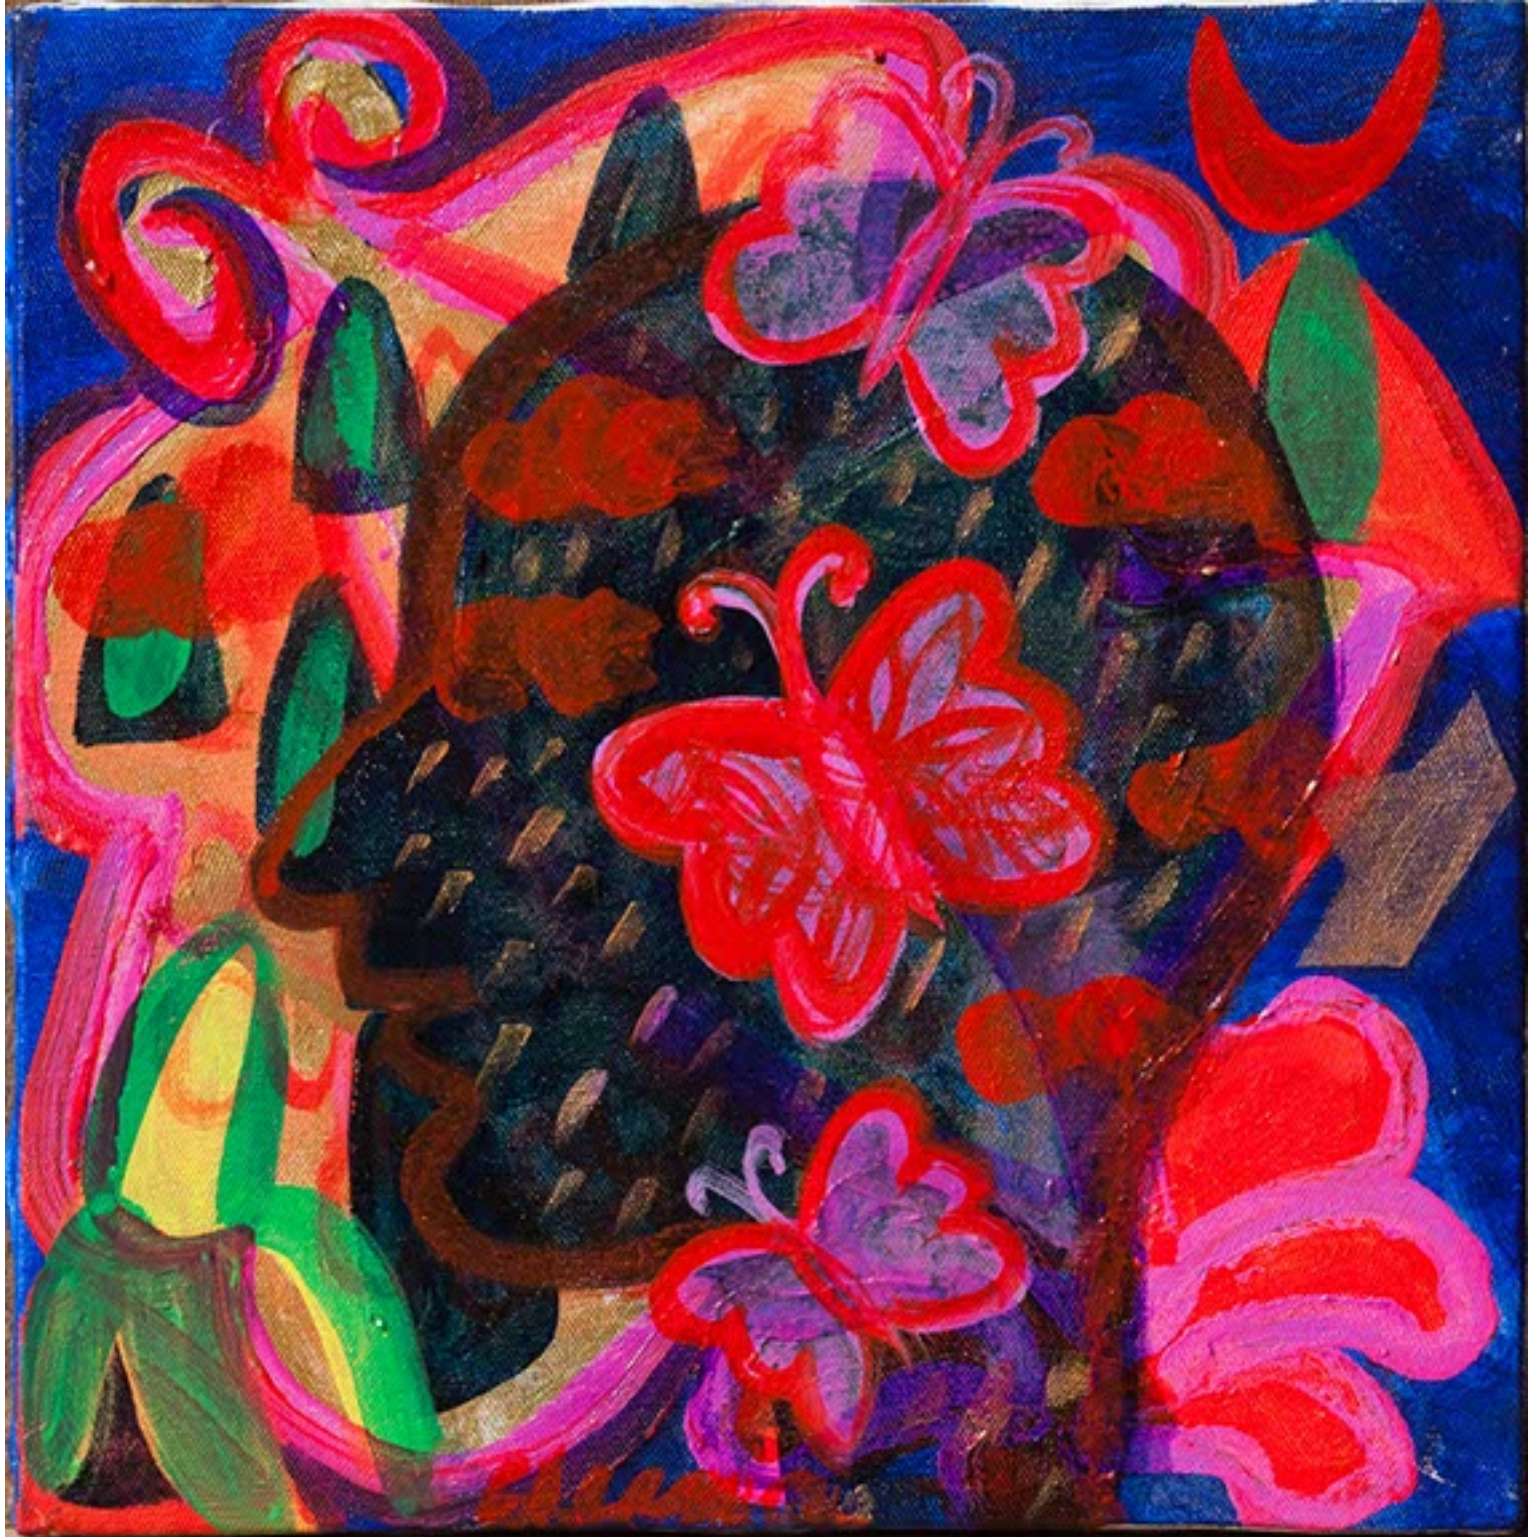

Beneath the Sky tempera on paper.tif

Copy of Mixed Media on Paper Wonder of existence II,22.4x30inches.jpg

Copy of Solitude mixed media on paper 18X 23 inches.tif

descending rivers from the purple sky,44x30inches,tempara on paper.tif

Face XIX- 12inch X 12inch- Oil on canvas.tif

Face XVIII- 12inch X 12inch- Oil on canvas.tif

Fantasy, Acrylic on canvas, 12X12 inches.jpg

Floral motif- 24inch X 30inch- Oil on canvas.tif

Golden paper boats in the river of fantasy,tempera on paper,30x38 inches.tif

kali the Godes- 15inch X 18inch- Oil on board.tif

Landscape I, Oil on canvas, 12X12 inches.jpg

Landscape II, Oil on canvas, 12X12 inches.jpg

Lotus Pond I, Oil on canvas,24X30 inches.jpg

Low Res 1 people II,(36x60) inches,oil on canvas.jpg